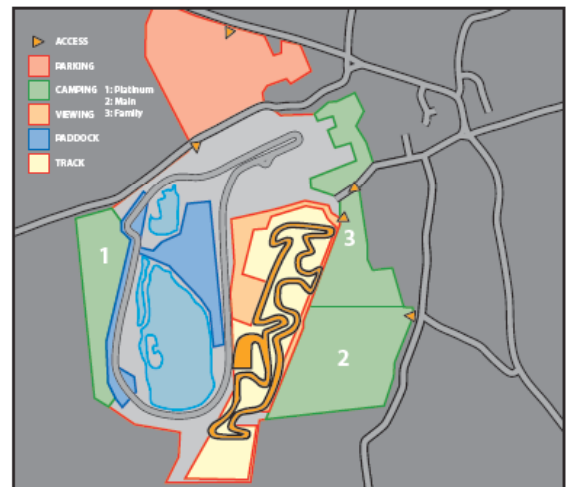

NOTE: Pitch fees **DO NOT** include entry tickets.
Entry tickets must be bought together with the camping booking

Please sent this completed for
WITH YOUR REMITTANCE to

RHL Activities, The Bryn Garage, Penpergwm, Abergavenny, Monmouthshire. NP7 9AT.

Onsite Facilities

• Permanent Toilet Block • 24 Hour Security • Effluent Tank

Included in price : dedicated access points, souvenir programme

This is a prime site location and you will be an extension of the youthstream village and pits area so you will be in the heart of the event.

This area is only available to motorhomes and converted self-sufficient vehicles.

Location

Mallory and the Windmill Fields are situated in the Village of Kirkby Mallory, just off the A47 between Leicester and Hinckley. There is easy access by roads and all major cities are in reach.

Site Opening Times

10.00 on Friday to 12.00 on Sunday (Passes to be collected from Welcome Office)

Strict site access deadline of 19.000 Friday, 29/5/09

No vehicle movement once sited until ready to vacate site.

Due to Health & Safety regulations no awnings can be accomodated.

Please Note: The Platinum camp area is '1' on map and spaces will be allocated arrival. You are requested to be respectful of other site users. By making this application you accept that anyone invoiced in theft, malicious damage or antisocial behaviour will be liable to immediate ejection from the site without refund of any monies paid, and may also result in you being unable to recover your vehicle from the site until after the event.